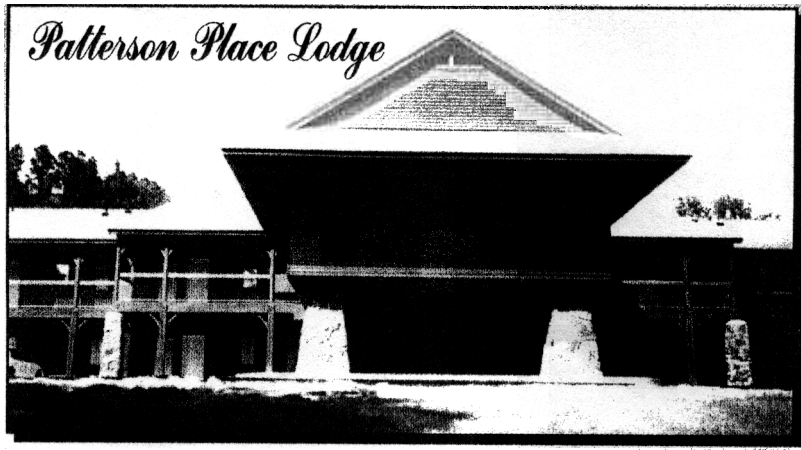

*An Adult Facility
dedicated to
the Glory of God*

PATTERSON PLACE LODGE, Camp Garaywa's new adult lodge facility, was dedicated in honor of long time WMU leader Marjean Patterson on March 15, 1999. The lodge contains 30 bedrooms, large meeting room, small kitchen, large screen porch, and is handicap accessible.

The 100 person capacity meeting room contains a gas log fireplace and small kitchenette.

On the second level, the large screen porch with cane back rocking chairs is the highlight of the facility. A perfect place to relax and enjoy the atmosphere of camp.